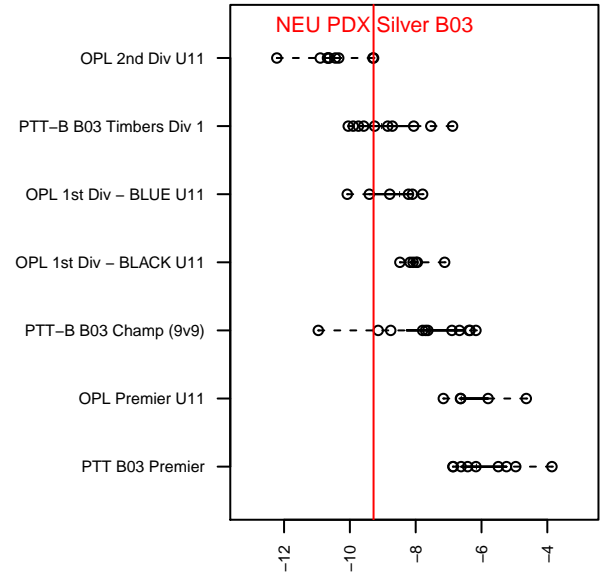

**attack and defense rating
relative to others at age
and all opponents in last 13 months**