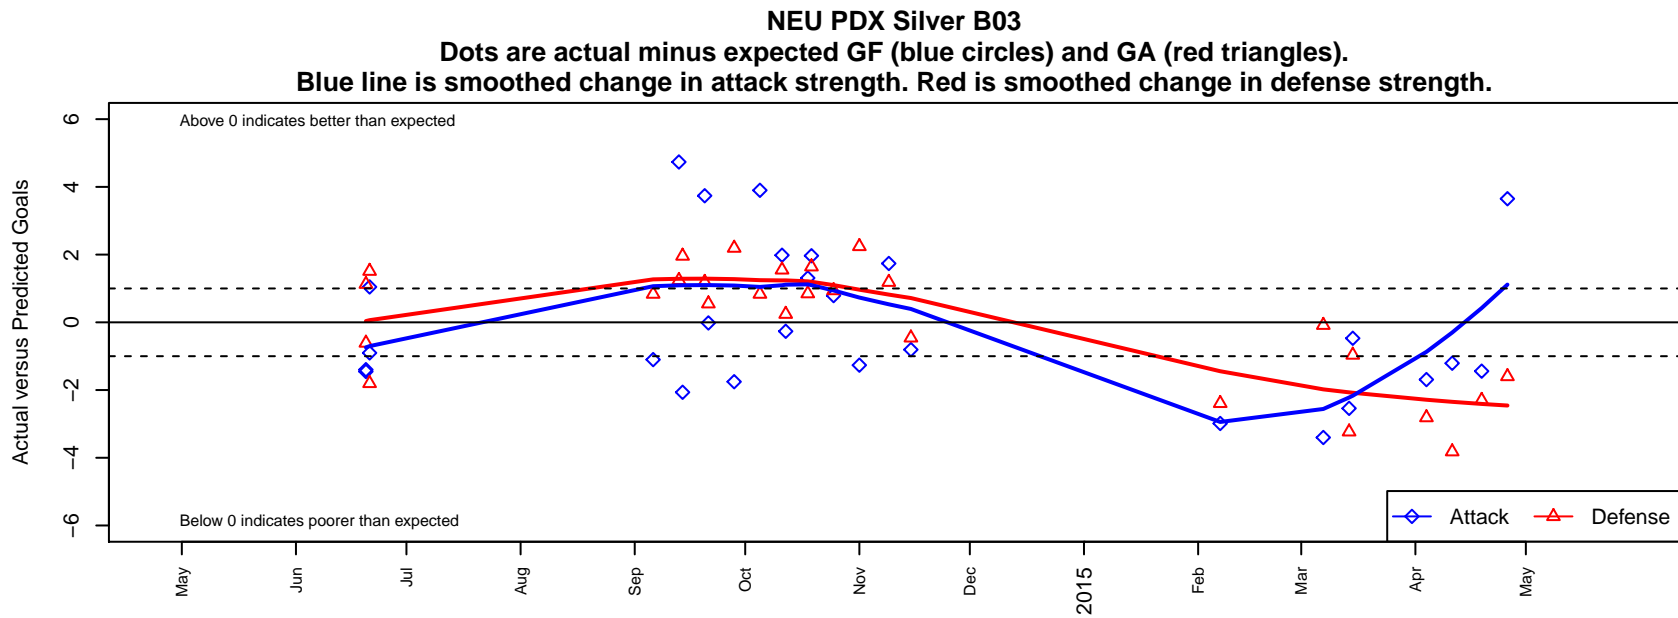

**attack and defense variance (black dot)
relative to other teams
and top 10 in region**

**attack and defense rating
relative to others at age
and all opponents in last 13 months**

NEU PDX Silver B03

Northeast United SC
Portland, OR
B03 total strength=120
attack=0.17 defense=0.05
fall league = OPL 2nd Div U11
spr league = Spr OYS B03 Div 2

alt names used:
NEU PDX Silver
NEU PDX U11B Silver
NEU PDX U11B Silver
NEU U11B Silver

Venues played:
2014 Cascadia Challenge BU11 Silver
2014 OPL Second Division U11
2014 Directors Cup OPL Silver U11
2014 Spr OYS B03 Division 2